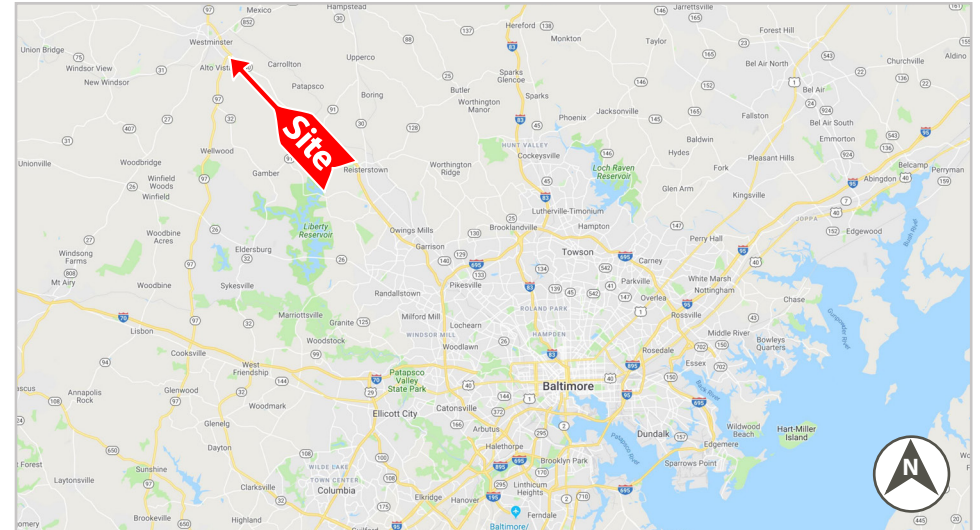

# TOWNMALL OF WESTMINSTER

400 NORTH CENTER STREET - WESTMINSTER, MD 21157

TOWNMALL OF WESTMINSTER - WESTMINSTER, MD

## PROPERTY OVERVIEW

TownMall of Westminster is the only enclosed regional shopping center in Carroll County and is conveniently located 30 miles northwest of Baltimore. Anchored by a two-story Boscov's, Belk Outlet, and Dick's Sporting Goods, TownMall of Westminster is complemented by a R/C Theatres Westminster 9 with nine digital screens and four 3D screens with all recliner seating. TownMall of Westminster has recently been wired for fiber internet.

## DAILY TRAFFIC

|                    |            |
|--------------------|------------|
| Maryland Route 140 | 60,000 VPD |
| Manchester Road    | 23,000 VPD |