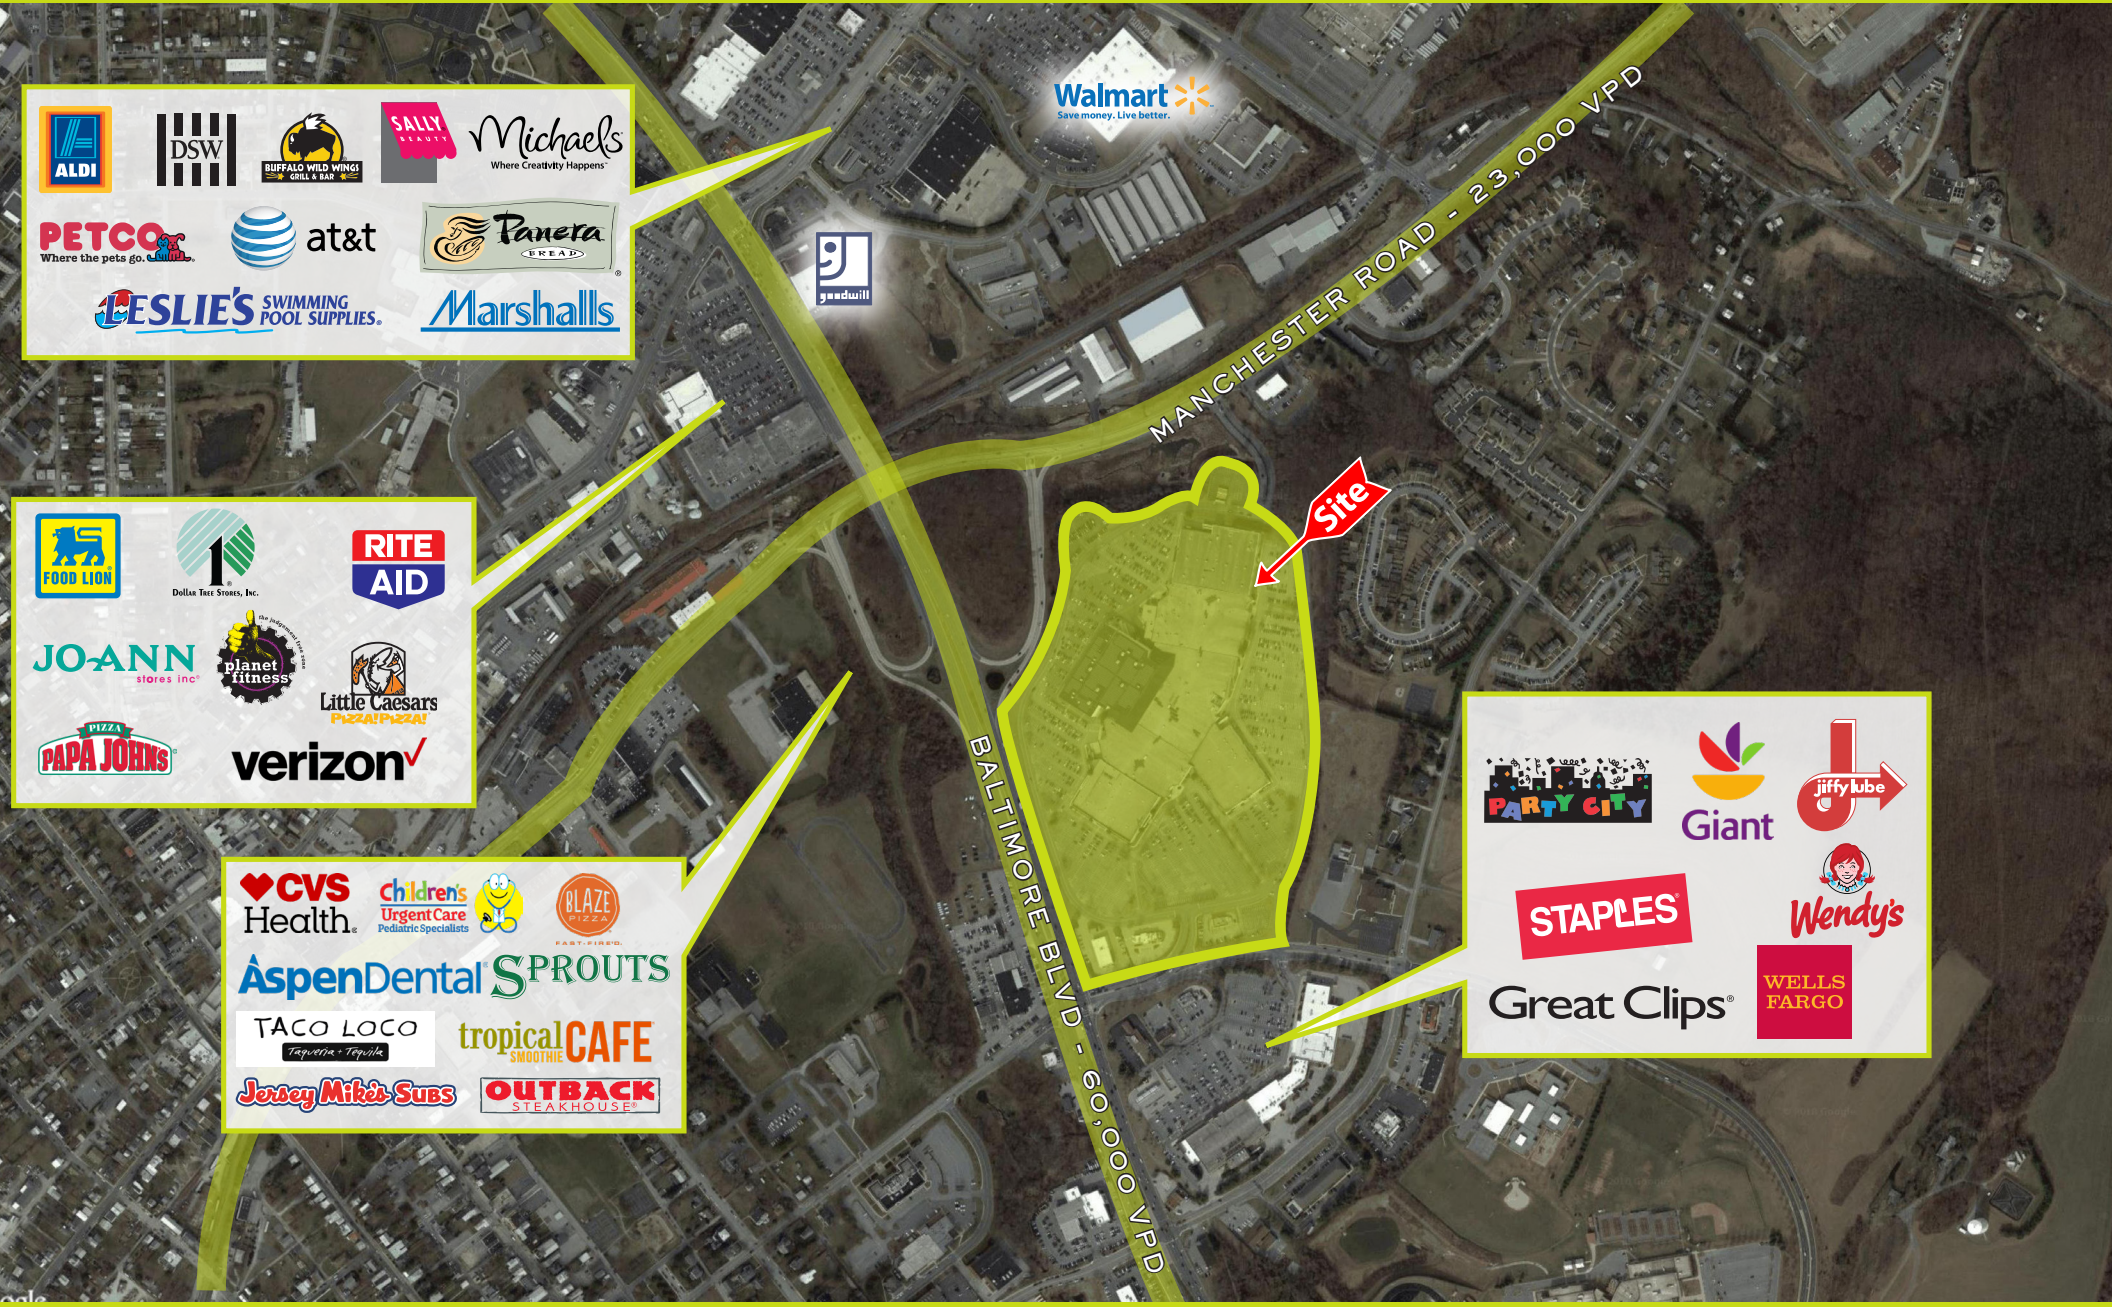

TOWNMALL OF WESTMINSTER

400 NORTH CENTER STREET - WESTMINSTER, MD 21157

ALDI **DSW** **SALLY BEAUTY** **Michaels**
Where Creativity Happens

PETCO **at&t** **Panera**
BREAD

LESLIE'S **Marshall's**
SWIMMING POOL SUPPLIES.

FOOD LION **1** **RITE AID**
Dollar Tree Stores, Inc.

JO-ANN **planet fitness** **Little Caesars**
stores inc. PIZZA! PIZZA!

PAPA JOHN'S **verizon**

CVS Health. **Children's Urgent Care** **BLAZE PIZZA**
Pediatric Specialists PASTRY PASTRY

AspenDental **SPROUTS**

TACO LOCO **tropical CAFE**
Taqueria • Tequila SMOOTHIE

Jersey Mike's Subs **OUTBACK STEAKHOUSE**

PARTY CITY **Giant** **jiffy lube**

STAPLES **Wendy's**

Great Clips **WELLS FARGO**

JOHN MASTIN
jmastin@woodmont.com
410.360.9747

MARK SEAMAN
mseaman@woodmont.com
410.857.0300 ex #111