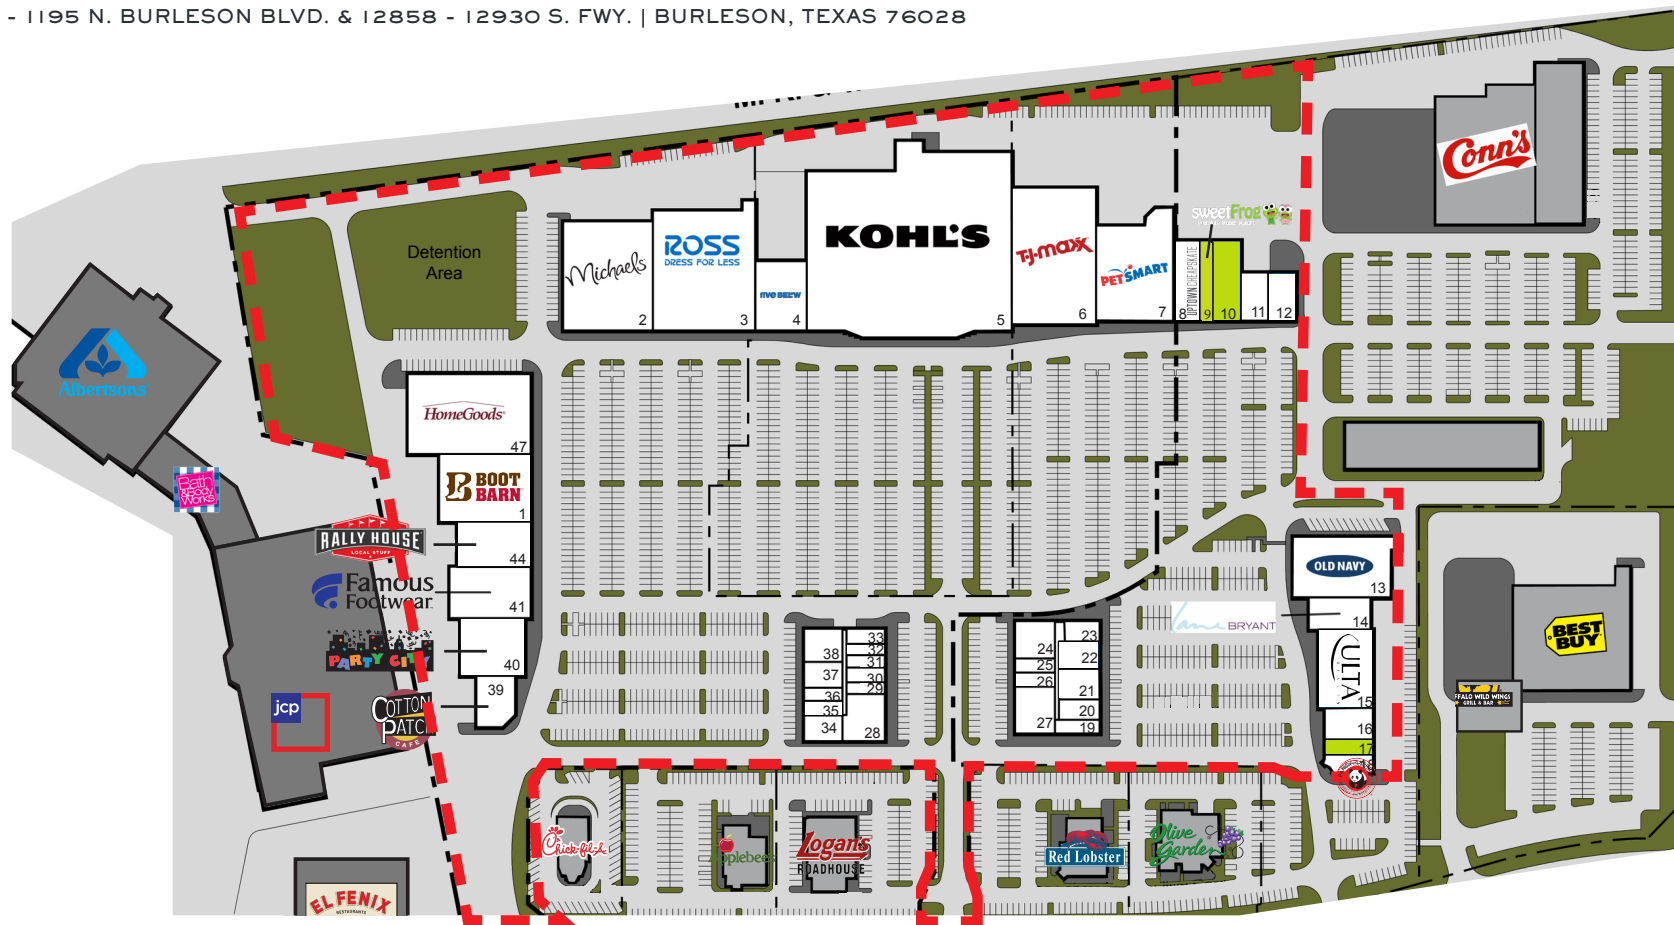

# PROPERTY SITE PLAN

THE WOODMONT COMPANY

1103 - 1195 N. BURLESON BLVD. & 12858 - 12930 S. FWY. | BURLESON, TEXAS 76028

1	Boot Barn	15,354	12	iCryo	3,225	23	Zales Jewelers	1,800	34	AT&T	3,200
2	Michaels	23,838	13	Old Navy	14,800	24	Charter Spectrum	3,600	35	Feng Cha	1,400
3	Ross	30,187	14	Lane Bryant	4,805	25	Ultimate Sports Nutrition	1,597	36	In and Out Smart Repair	1,200
4	Five Below	8,577	15	Ulta	10,408	26	Boundless Barbershop	1,138	37	H&R Block	2,414
5	Kohl's	86,584	16	Deluxe Nail Spa	1,838	27	The Children's Place	4,502	38	Vision City Eyewear	3,125
6	TJ Maxx	28,000	17	Rowdy Bell Co. - 60-Day Availability	3,600	28	Mattress Firm	4,500	39	Cotton Patch	4,698
7	PetSmart	18,875	18	Panda Express	2,000	29	Luxury Nails	1,200	40	Party City	9,042
8	Uptown Cheapskate	5,000	19	Knockouts Haircuts	1,443	30	The UPS Store	1,400	41	Famous Footwear	10,000
9	SweetFrog - 60-Day Availability	1,999	20	Rice Master Korean BBQ	2,000	31	Claire's Boutiques	1,200	44	Rally House	8,000
10	Available	5,783	21	Spencer's	3,000	32	The Joint Chiropractic	871	47	HomeGoods	23,942
11	Grand Nail Salon	3,225	22	Music & Arts	2,782	33	Gamestop	1,400			