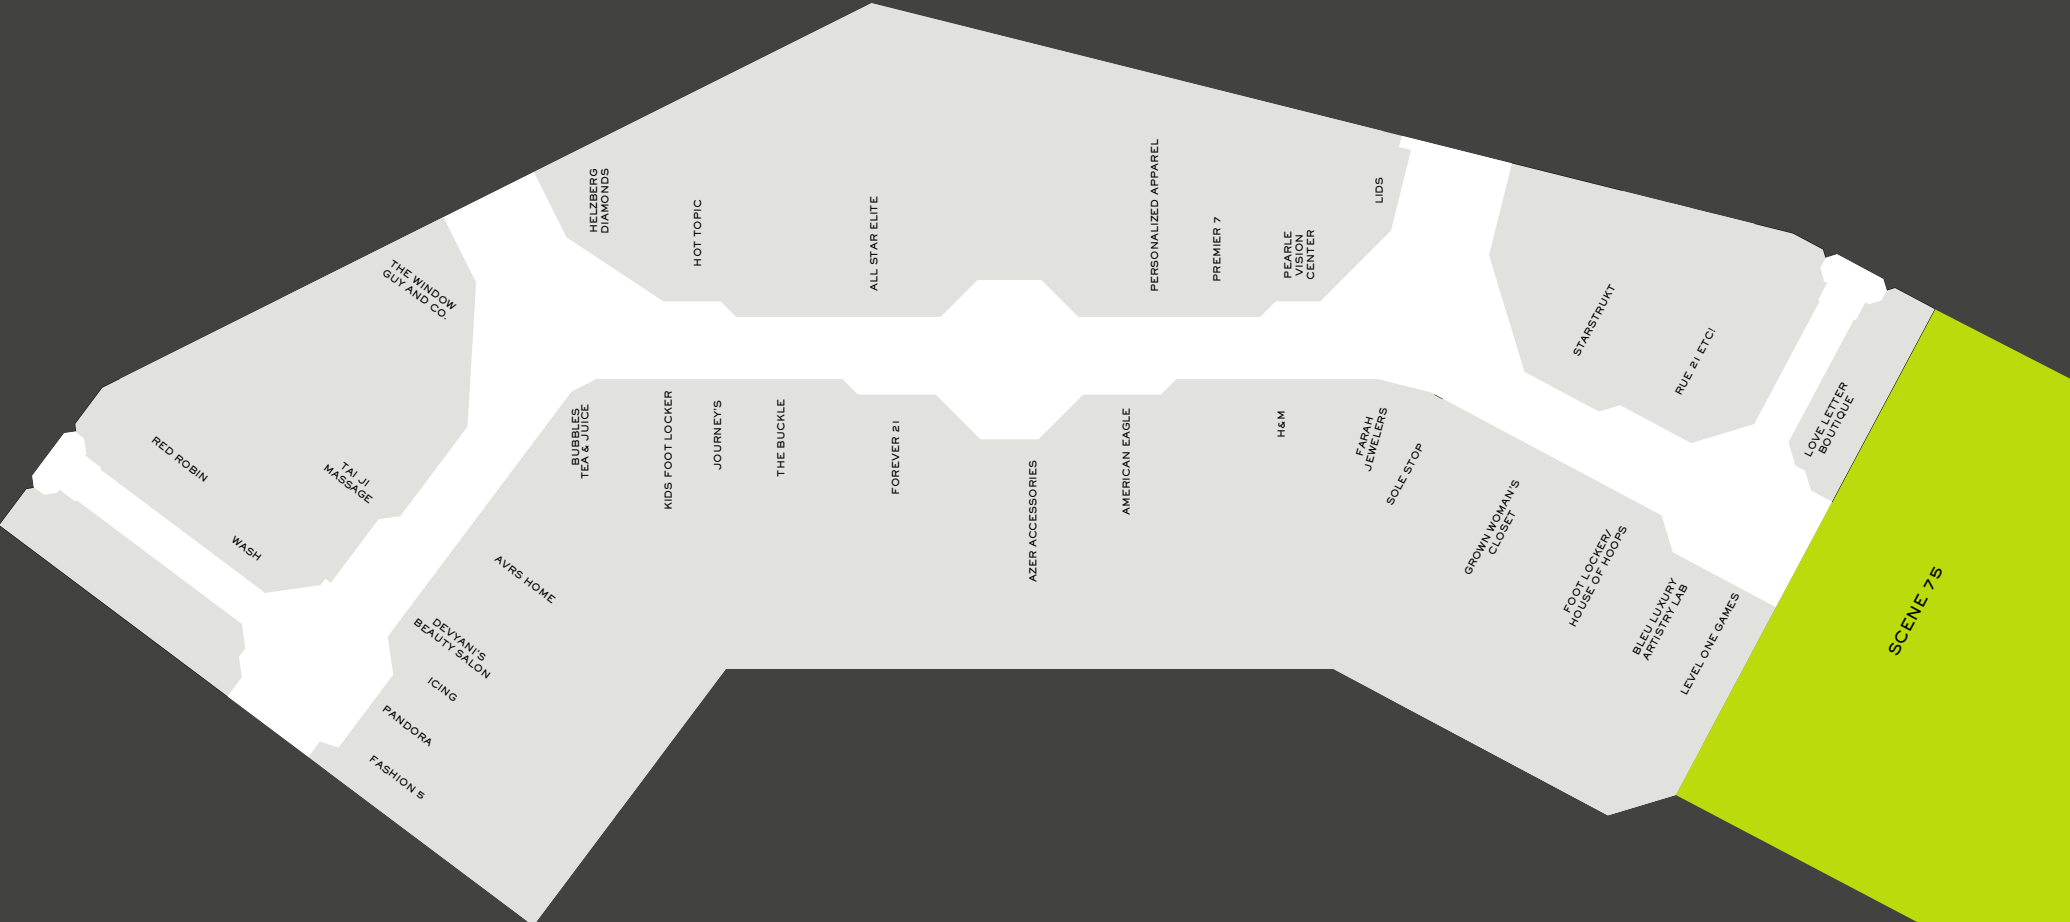

THE MALL AT TUTTLE CROSSING

5043 TUTTLE CROSSING BLVD - DUBLIN, OH 43016

UPPER LEVEL

TIM CUTTING

tcutting@woodmont.com

973.722.7082

THE MALL AT TUTTLE CROSSING

5043 TUTTLE CROSSING BLVD - DUBLIN, OH 43016