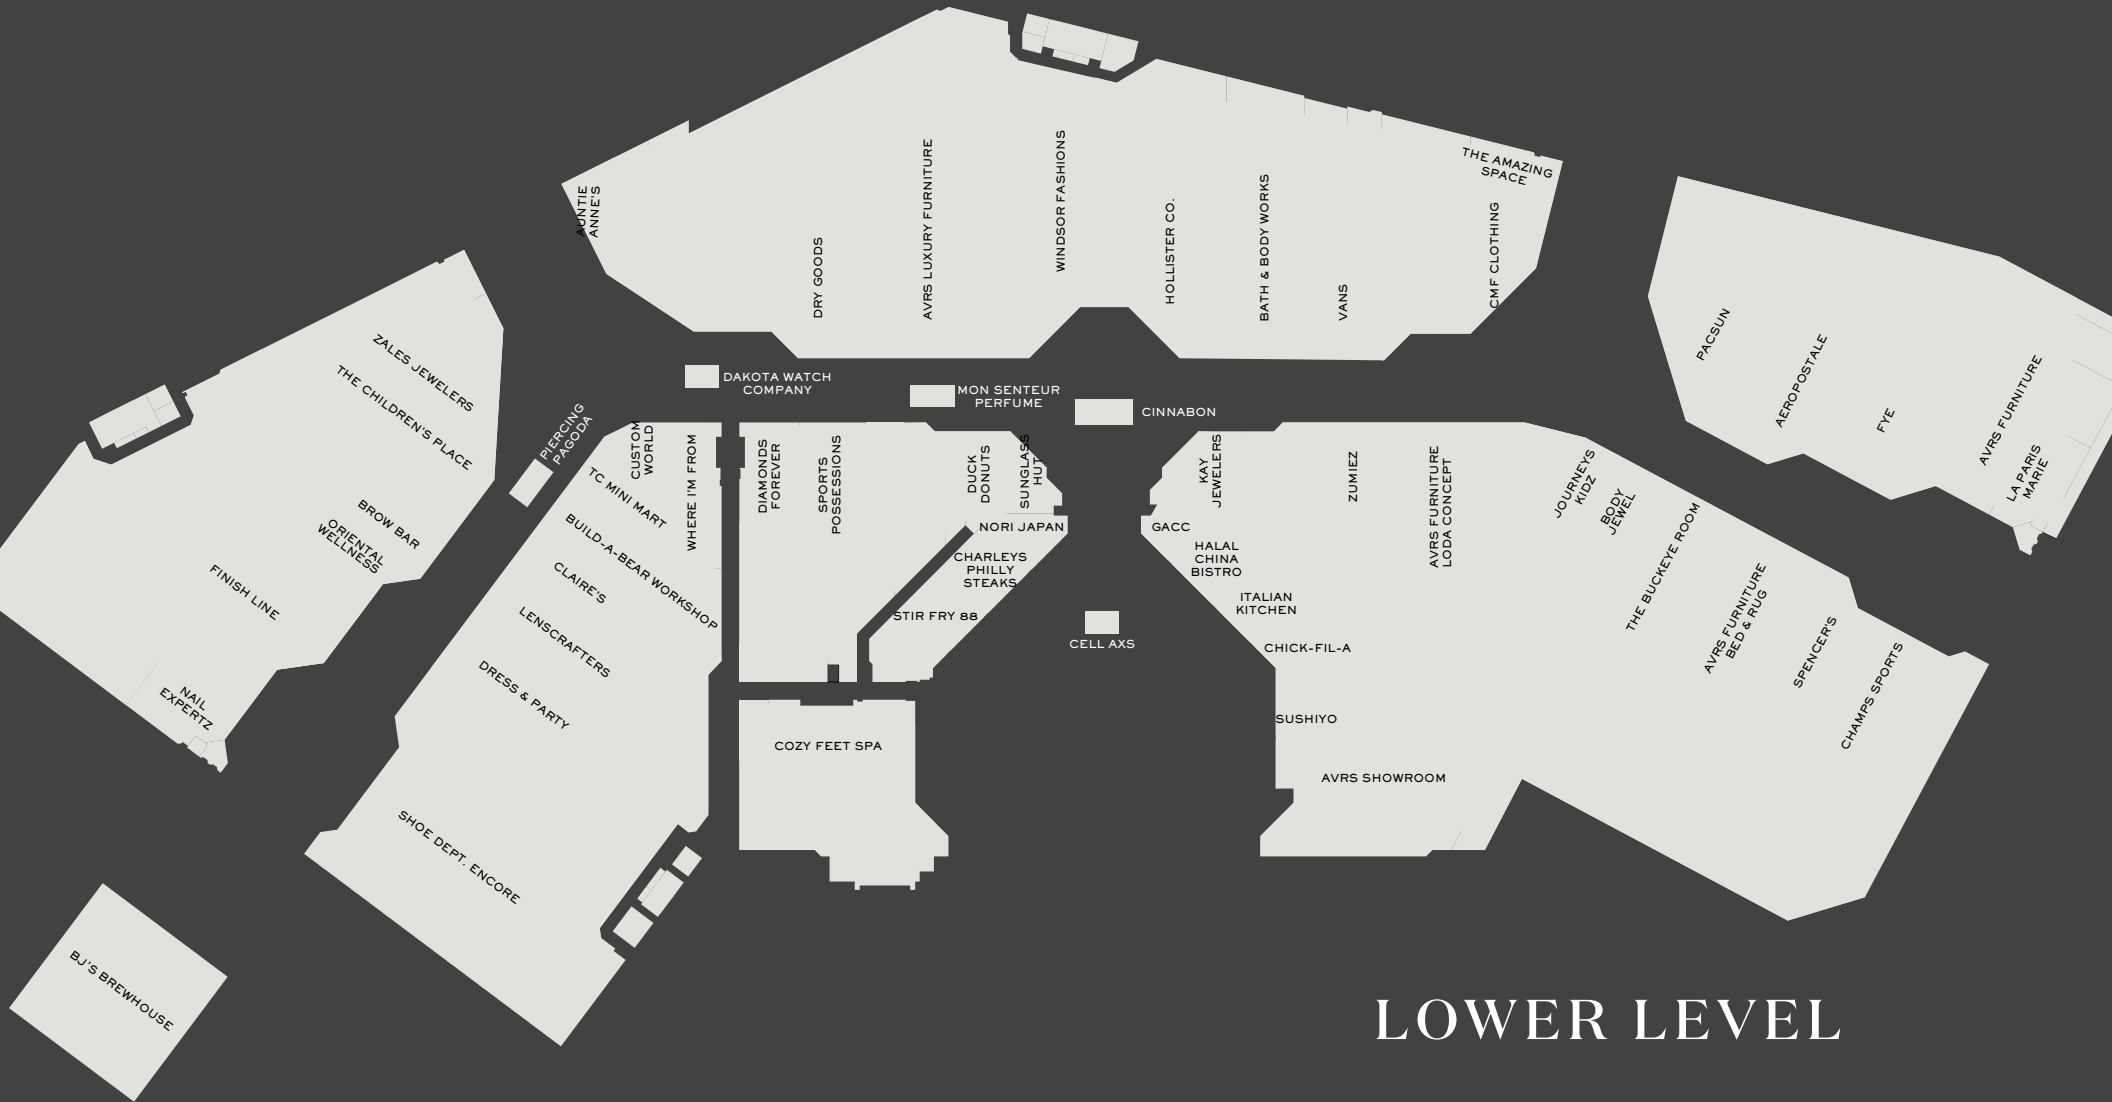

THE MALL AT TUTTLE CROSSING

5043 TUTTLE CROSSING BLVD - DUBLIN, OH 43016

UPPER LEVEL

TIM CUTTING

tcutting@woodmont.com

973.722.7082

THE MALL AT TUTTLE CROSSING

5043 TUTTLE CROSSING BLVD - DUBLIN, OH 43016