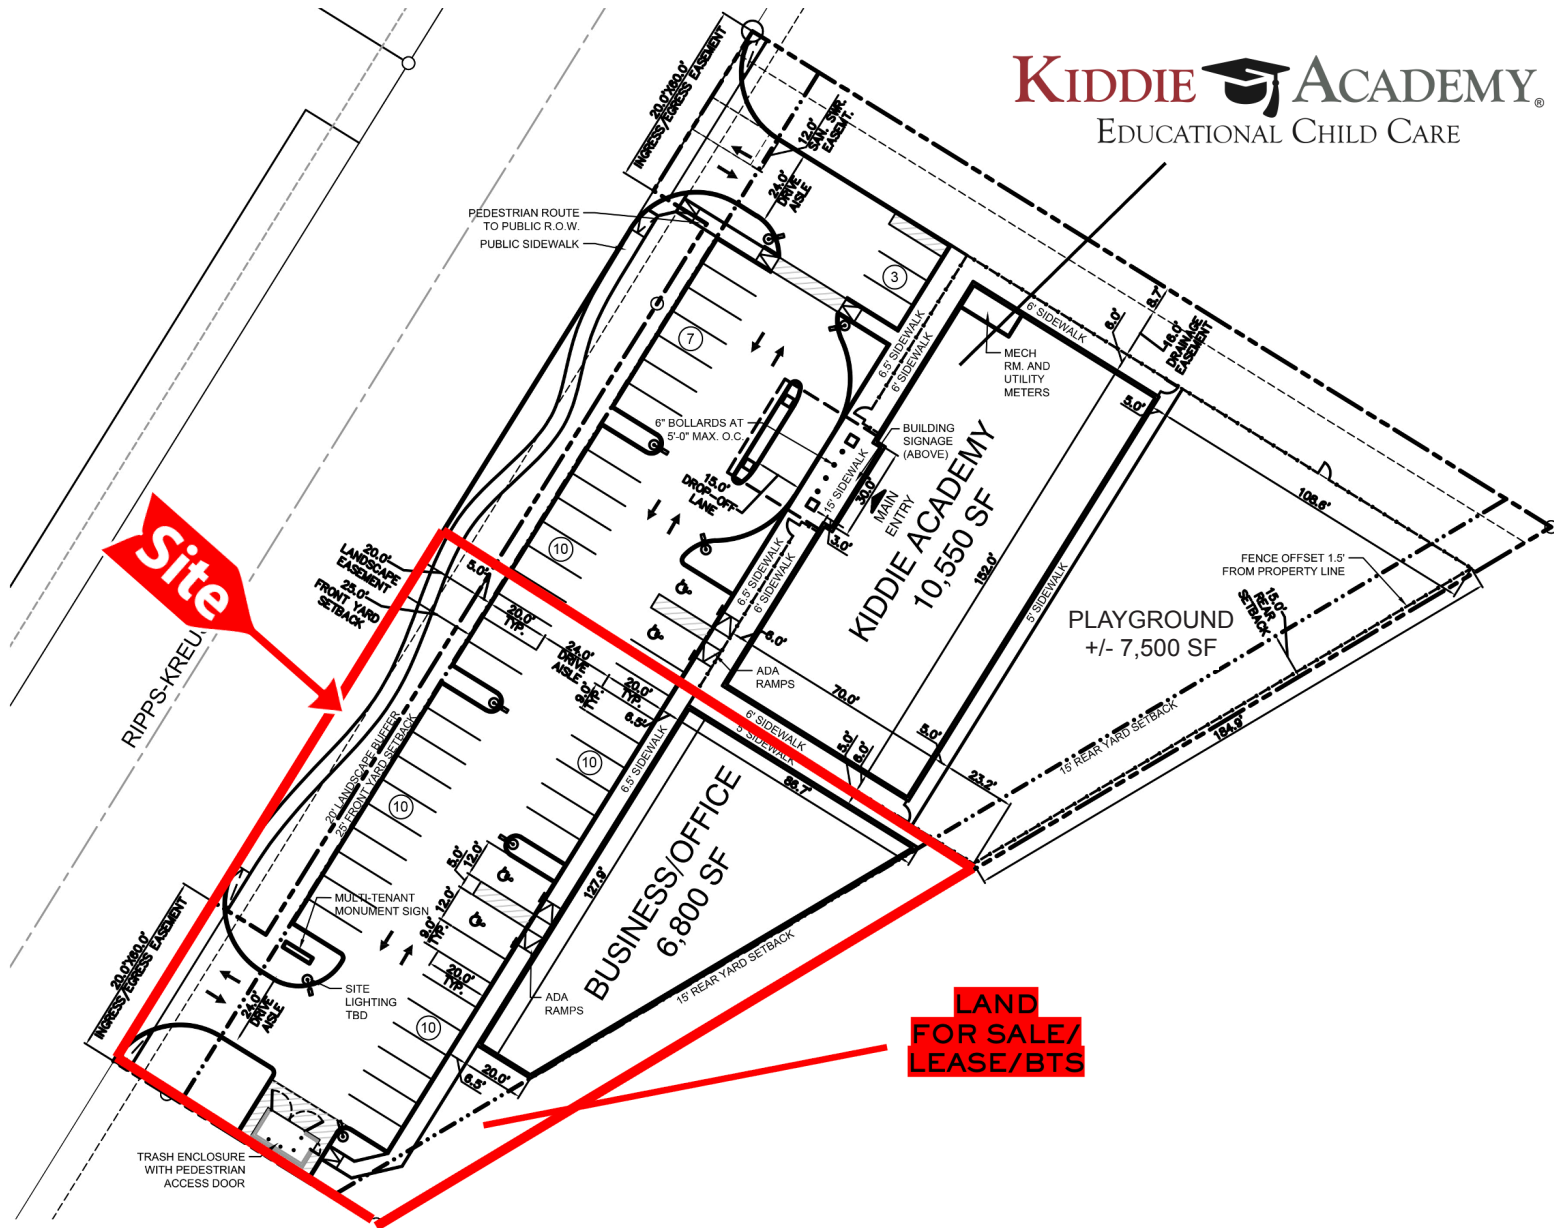

CIBOLO PAD SITE AVAILABLE

SEQ OF RIPPS KREUSLER & CIBOLO CROSSING PARKWAY - CIBOLO, TX 78180

KIDDIE ACADEMY.
EDUCATIONAL CHILD CARE

JACK MOCK
jmock@woodmont.com
817.739.6122

KENDALL GRAFF
kgraff@woodmont.com
717.371.7955