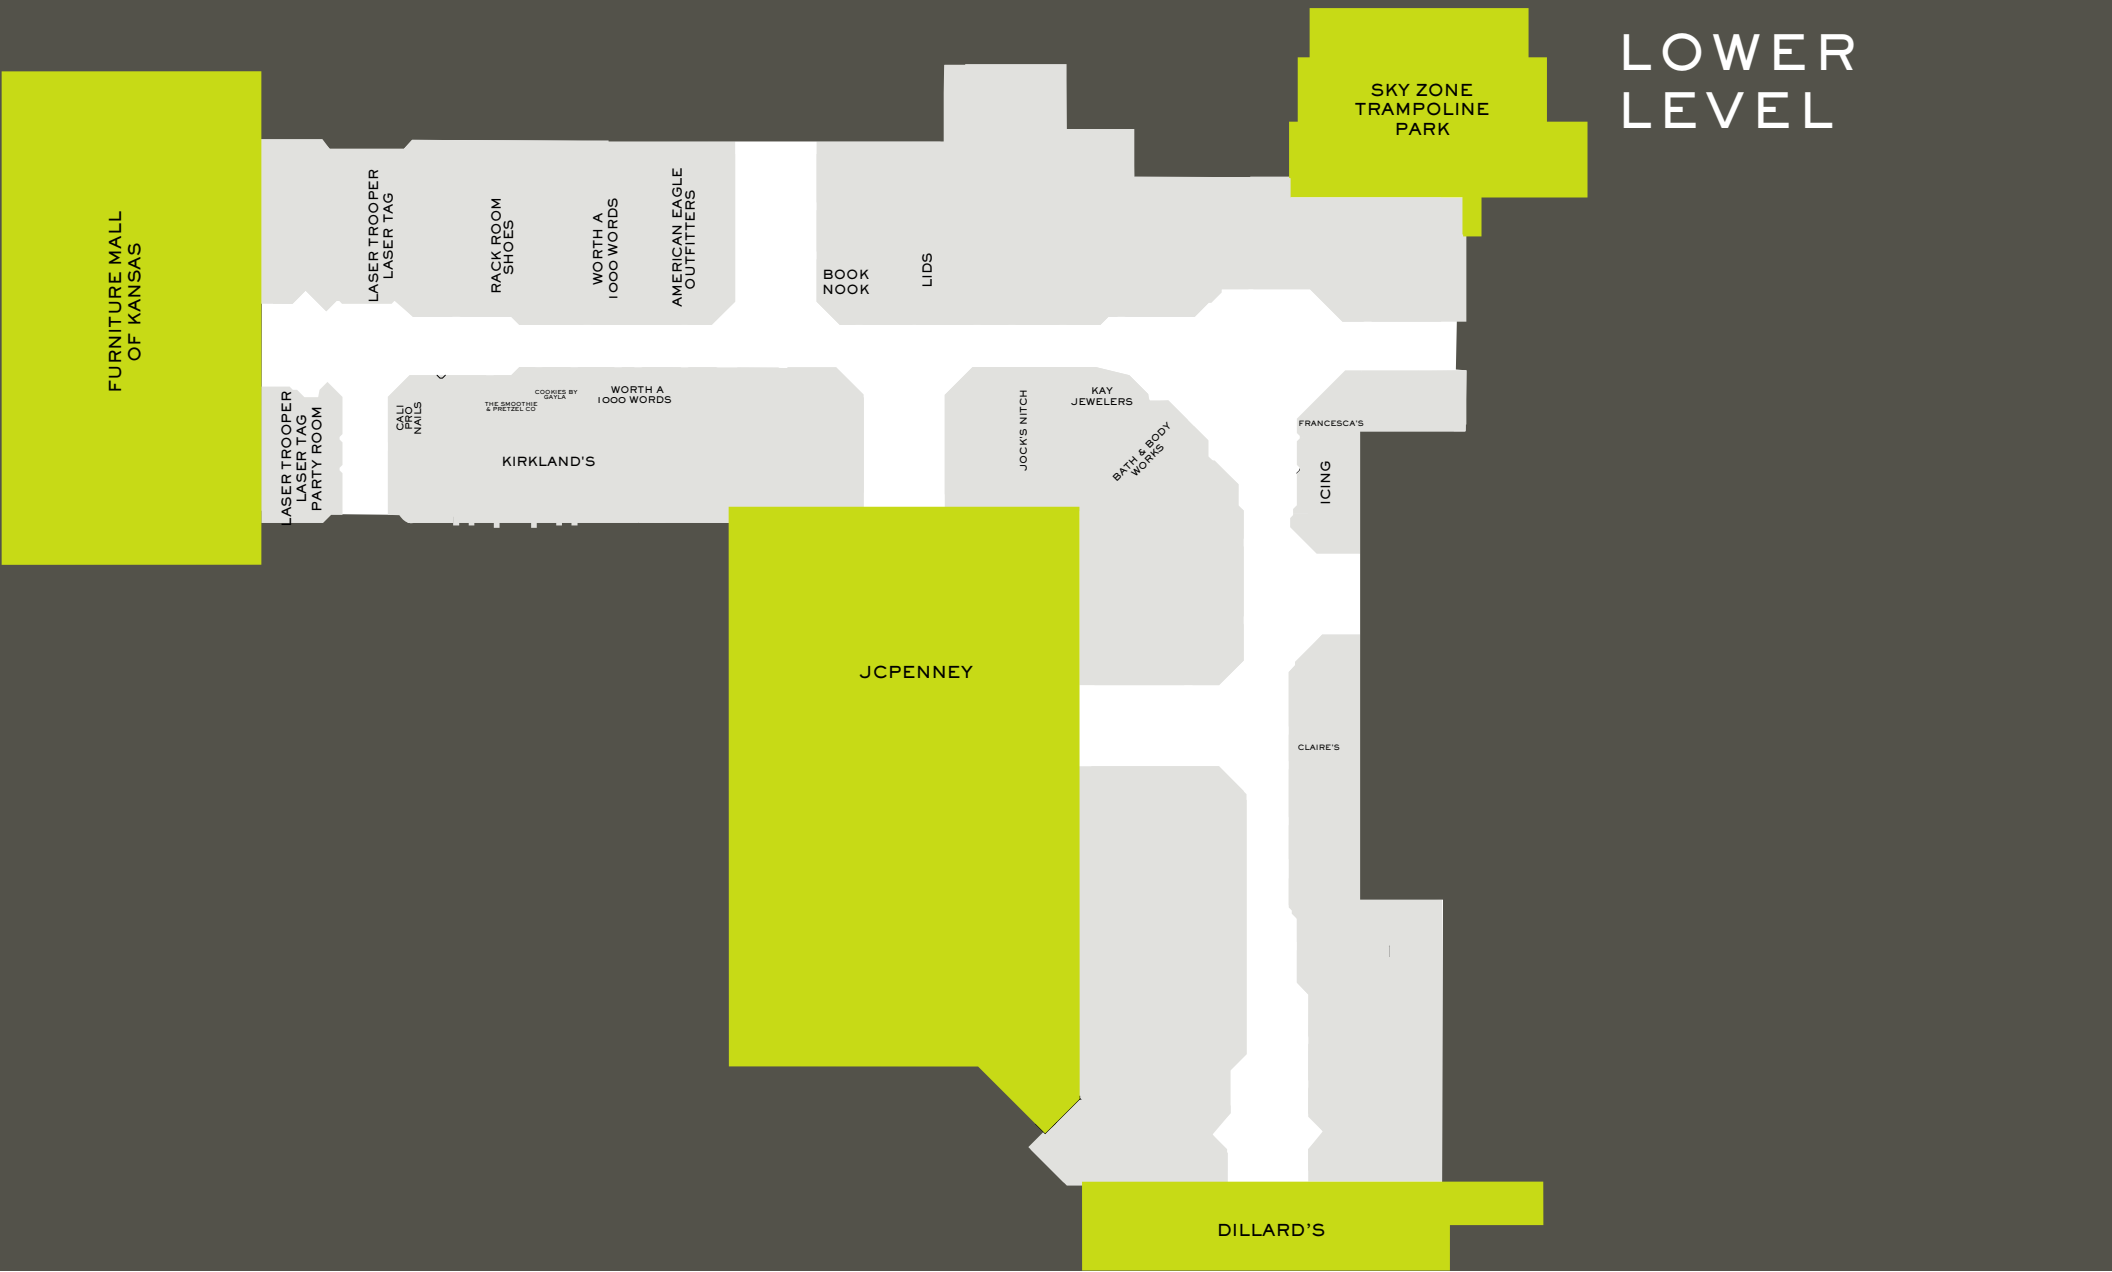

WEST RIDGE MALL

1801 SW WANAMAKER ROAD - TOPEKA, KANSAS 66604

JOHN MASTIN
jmastin@woodmont.com
410.360.9747

BRYAN DYER
bdyer@woodmont.com
817.377.7785

BRENDA STEWART
bstewart@woodmont.com
785.271.5500