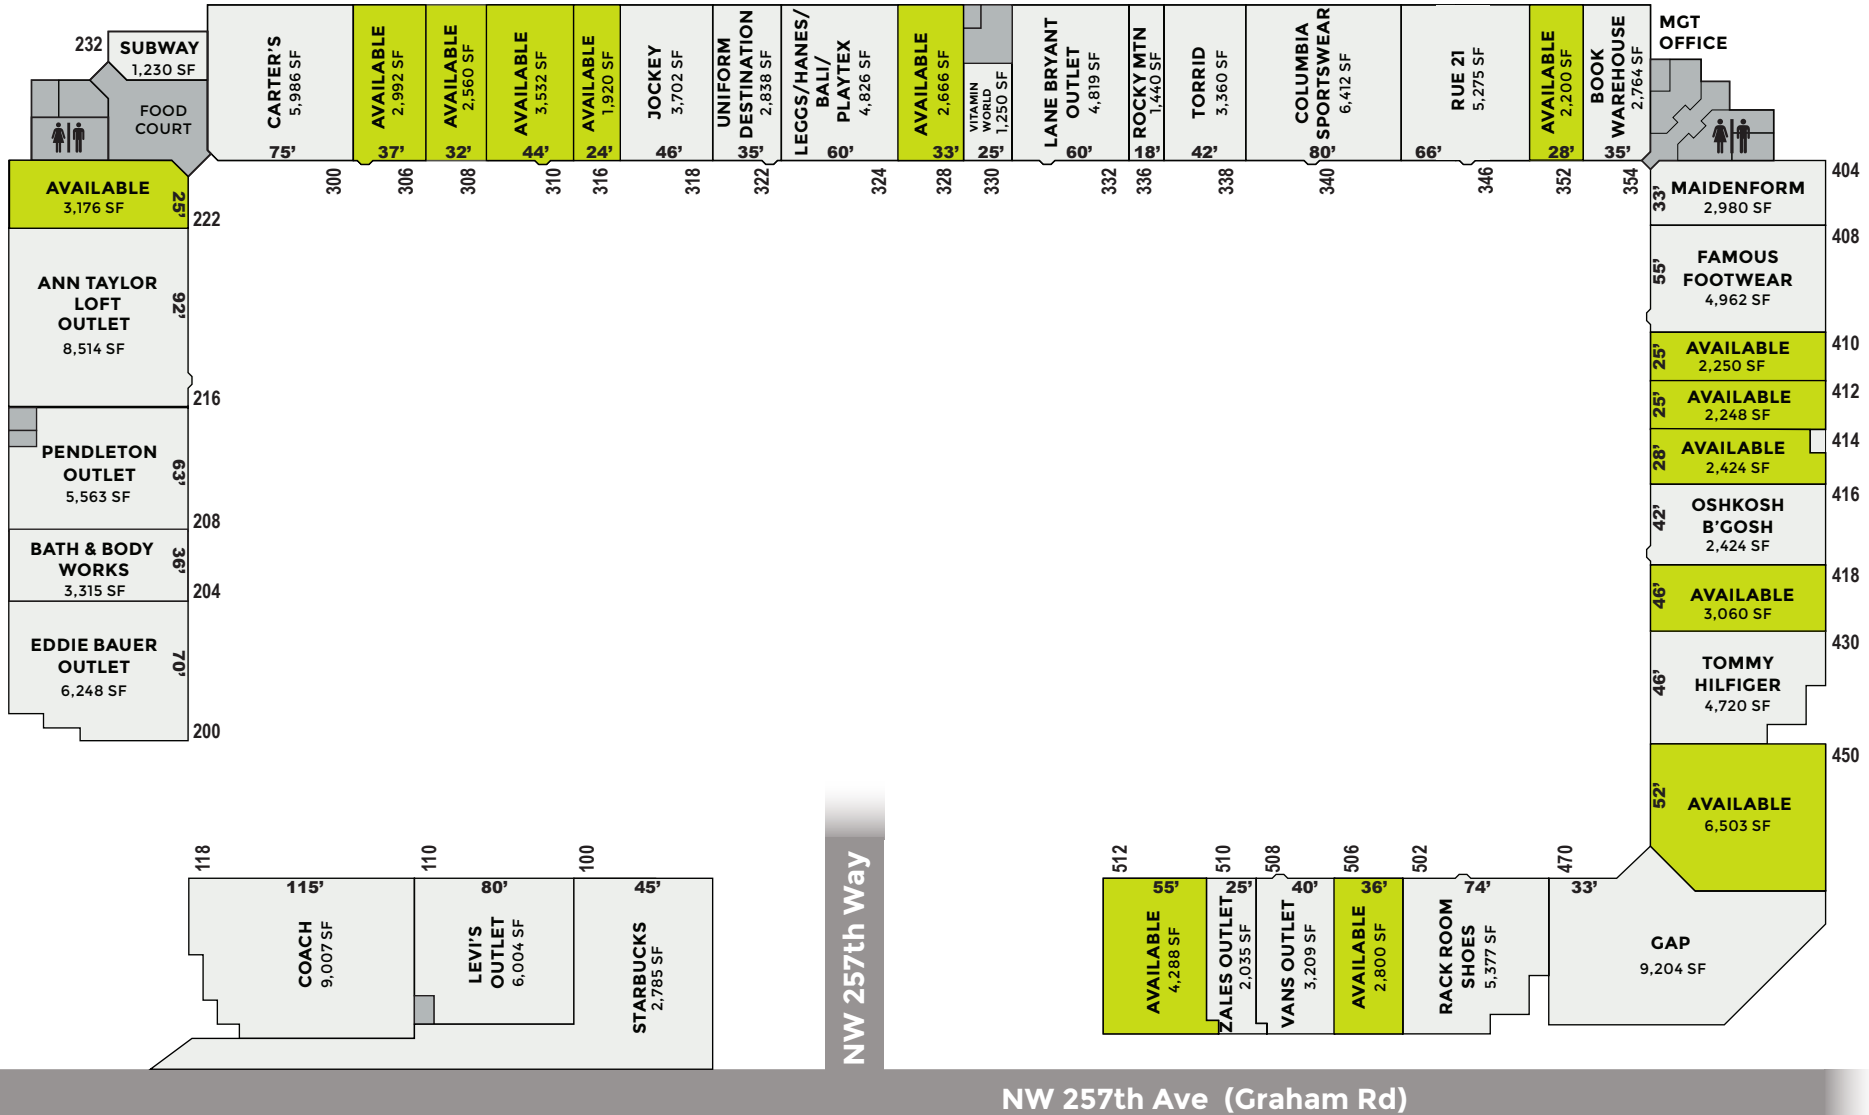

# COLUMBIA GORGE AT A GLANCE

For Lease

450 NW 257th Way - Troutdale, OR 97060-8506

Portland

Tim Cutting // TCutting@woodmont.com  
973.722.7082

John Mastin // JMastin@woodmont.com  
410.360.9747

Steve Sless // SSless@woodmont.com  
443.742.6454