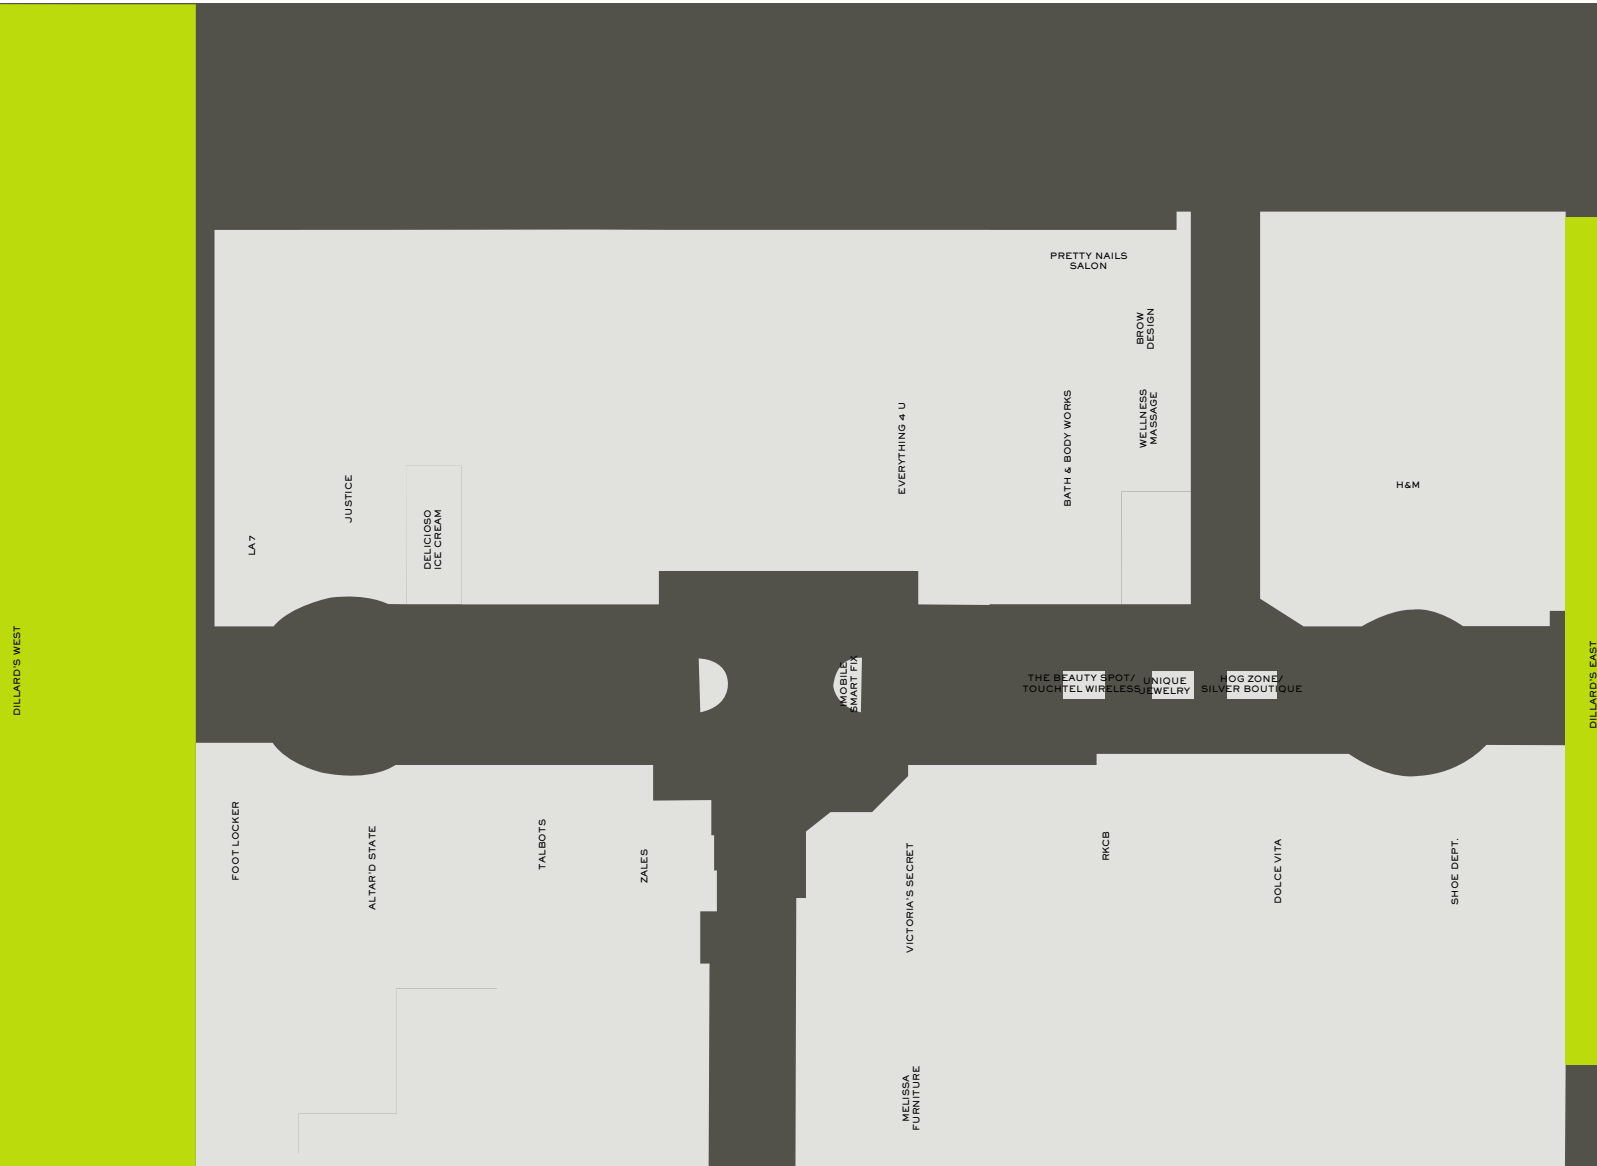

PARK PLAZA MALL

6000 WEST MARKHAM STREET - LITTLE ROCK, AR 72205

2ND FLOOR

TIM CUTTING
tcutting@woodmont.com
973.722.7082