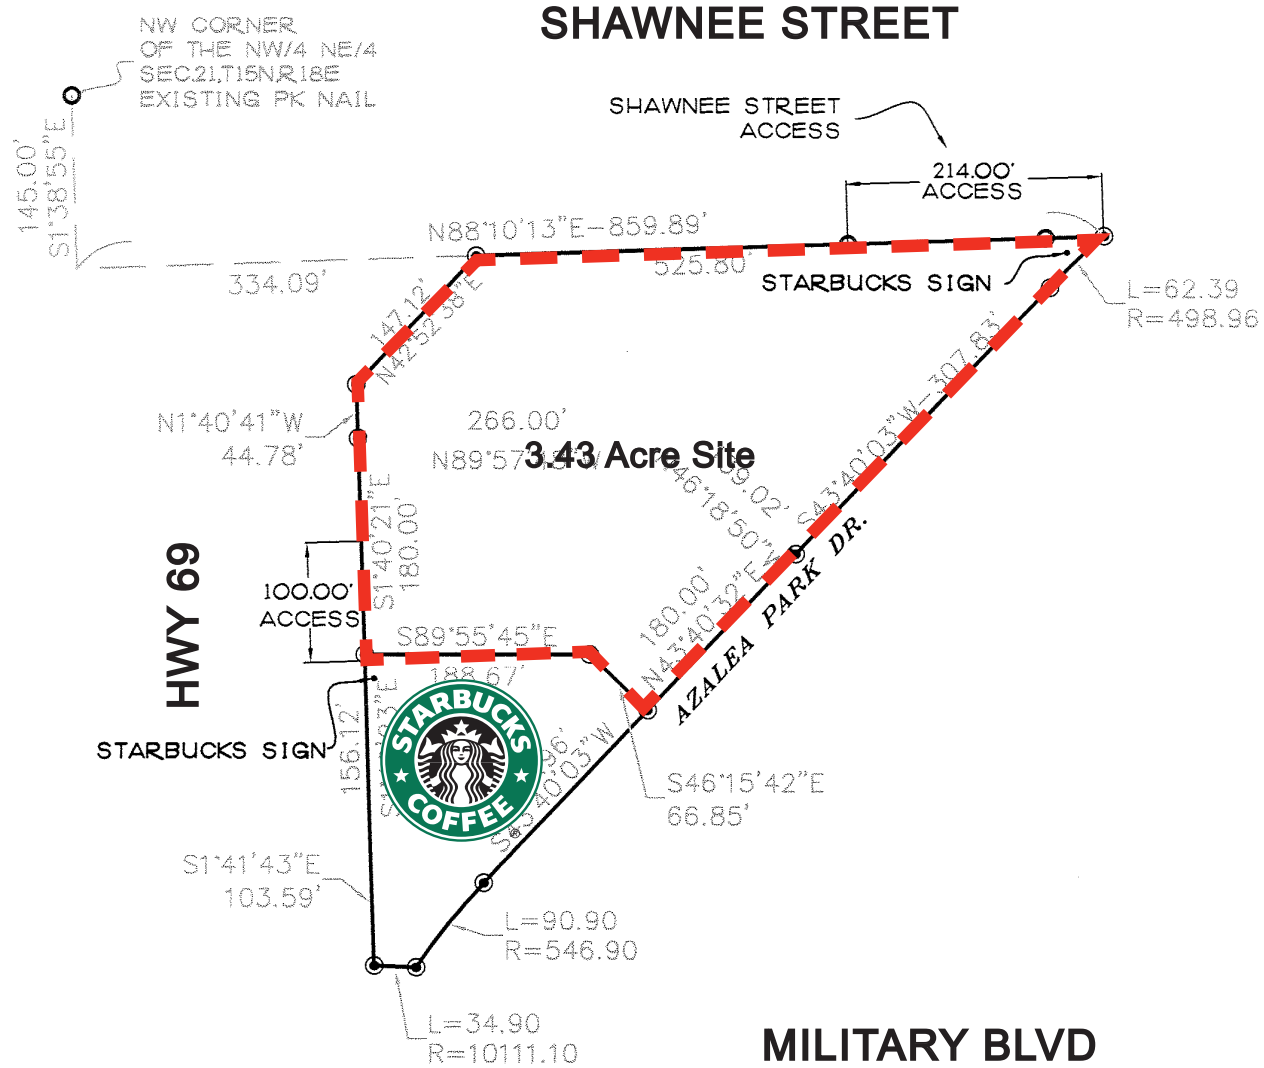

# HIGHWAY 69 & SHAWNEE PADS

AZALEA PARK DRIVE - MUSKOGEE, OK 74401

**\*Property may be replatted  
as buyer sees fit**

JAKE MCCOY  
jmccoy@woodmont.com  
817.505.5894