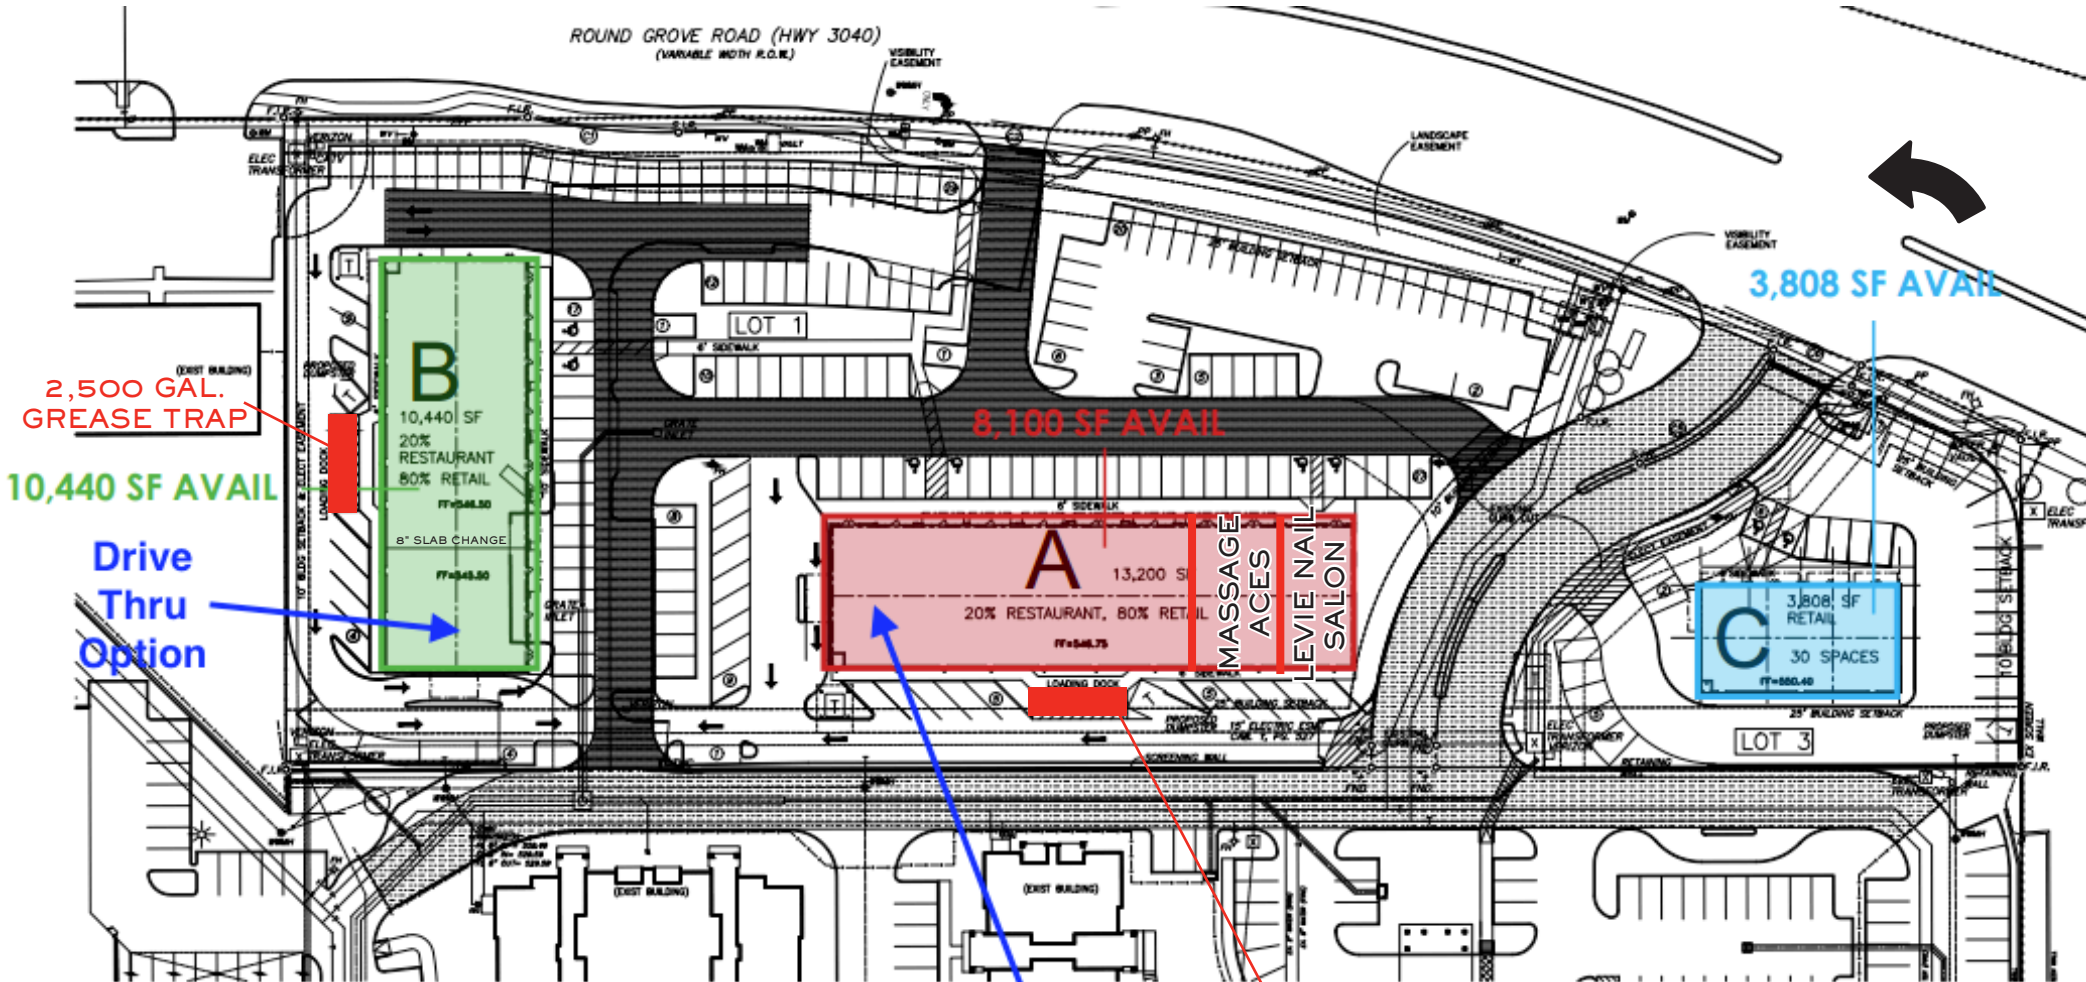

THE SHOPS AT CREST CENTER - FOR LEASE (RETAIL/OFFICE)

980 WEST ROUND GROVE ROAD - LEWISVILLE, TX 75067

BUILDING A & B

980 W. FM 3040, Lewisville, TX 75067

BUILDING C

920 W. FM 3040, Lewisville, TX 75067

DEREK ANTHONY
danthony@woodmont.com
817.377.7150